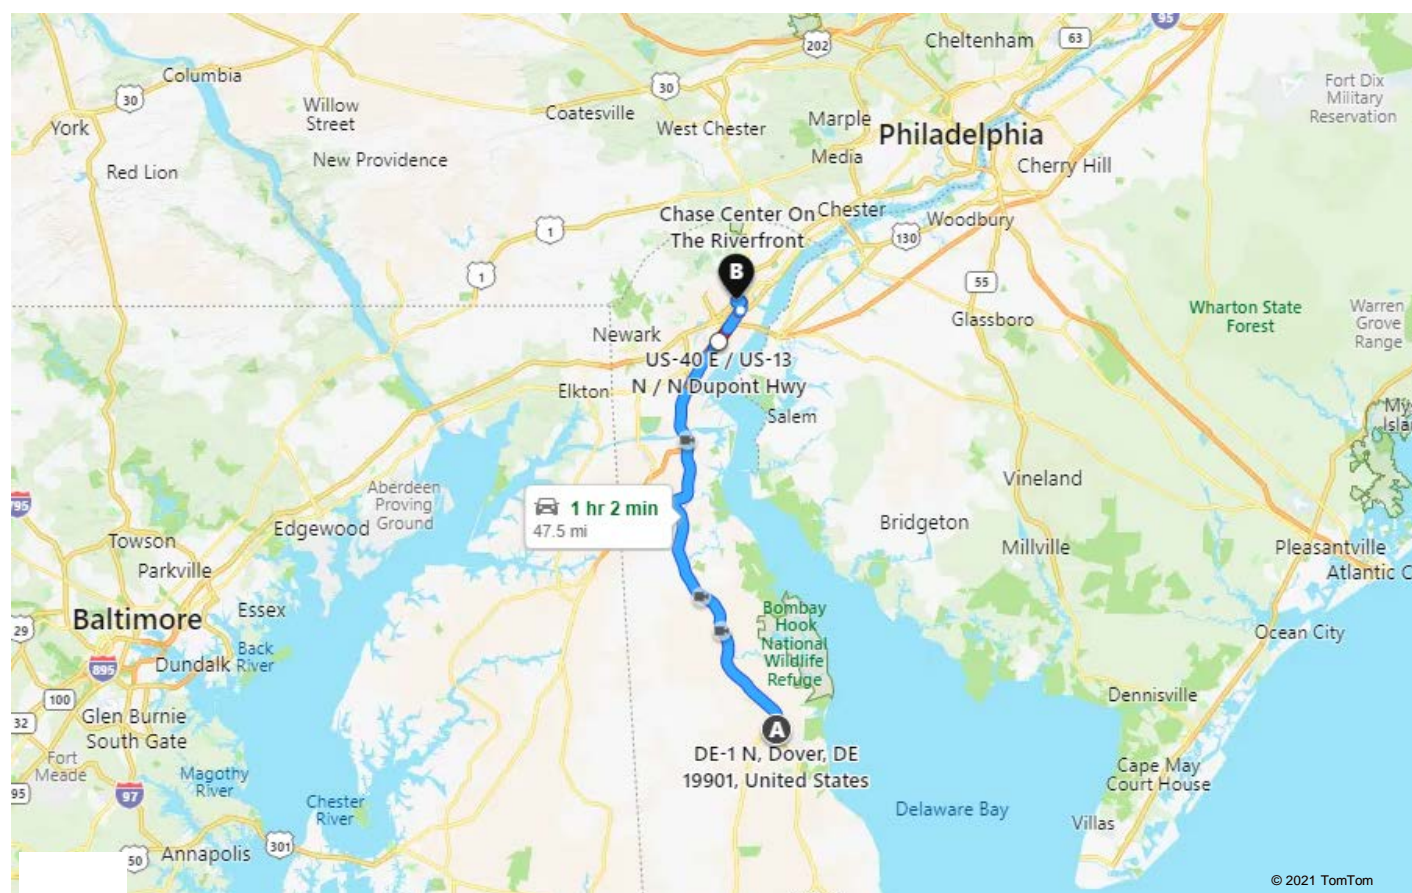

Driving Directions to Conference

1. Take DE-1 North and head toward Wilmington
2. Keep straight on US-13 N / DE-1 N
3. Continue straight US 40 E / US 13 N / S. Dupont Hwy
4. Turn left onto New Sweden Street
5. Turn right onto Pettinaro Park Drive
6. Turn left onto Justison Drive
7. Arrive at Justison Street on the left

A DE-1 N, Dover, DE 19901, United States

47.5 miles

B Chase Center On The Riverfront, 815 Justison St, Wilmington, DE 19801

DE-1 N, US-13 N
Toll on route

Driving Directions to Conference